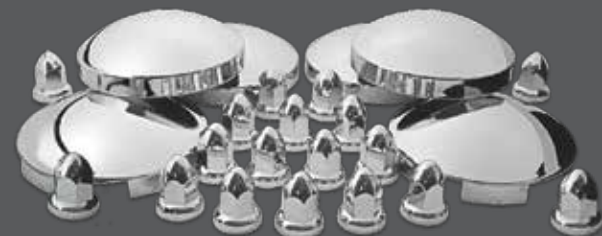

COMPLETE HUBCAP AND NUT COVER KITS

ALL
IN ONE

THUB-C2 / THUB-C3

Add some chrome to your wheels with Trux Accessories' high quality stainless steel or chrome metal hub caps and chrome plastic nut covers. The Complete Hubcap and Nut Cover Kits, offer a finished look to your front and rear wheels, all in one retail box. Easy to install hubcaps, simply align the notches with your axle and push on.

EASY
TO INSTALL

UNIVERSAL FIT
ALL TRUCK MAKES & MODELS

FEATURES

- Outfit a complete truck with ONE Box
- EASY Installation
- Rust RESISTANT (THUB-C3 Only)
- Nut covers Manufactured with HIGH QUALITY ABS Chrome Plastic
- Hub Caps fabricated with HIGH QUALITY Stainless Steel or Chrome
- UNIVERSAL FIT for most Truck Makes & Models
- 1 YEAR Manufacturer WARRANTY

BOX DIMENSIONS (L x W x H):
13.75" x 10" x 10"

**SOLD IN TRUX'S
RETAIL PACKAGING**

SPECIFICATIONS

- Fits 4, 5, and 6 uneven notch hubs
- 33mm Nut Covers fits Studs that expose a minimum 3 or 4 threads in order to push on the nut cover

THUB-C3 KIT INCLUDES:

- 2 x Stainless Steel Front 6 Notch Universal Hubcaps
- 4 x Stainless Steel Rear 8" Inner Diameter Hubcaps
- 60 x ABS Chrome Plastic Push On 33mm Nut Covers

THUB-C2 KIT INCLUDES:

- 2 x Chrome Metal Front 6 Notch Universal Hubcaps
- 4 x Chrome Metal Rear 8" Inner Diameter Hubcaps
- 60 x ABS Chrome Plastic Push On 33mm Nut Covers

WWW.TRUXACCESSORIES.COM | 1-888-950-2227