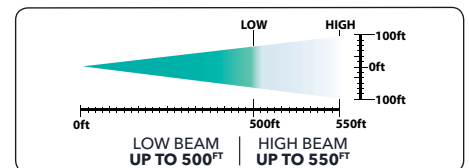

BEAM PATTERN

SOLD IN EYE-CATCHING AND INFORMATIVE RETAIL PACKAGING!