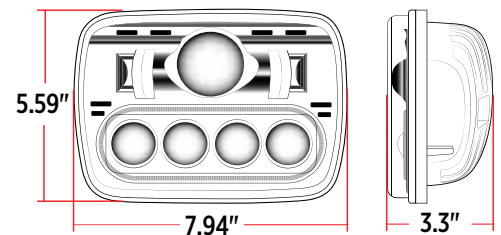

RETROFIT

- 6052
- 6053
- H6054
- HD6054
- HP6054