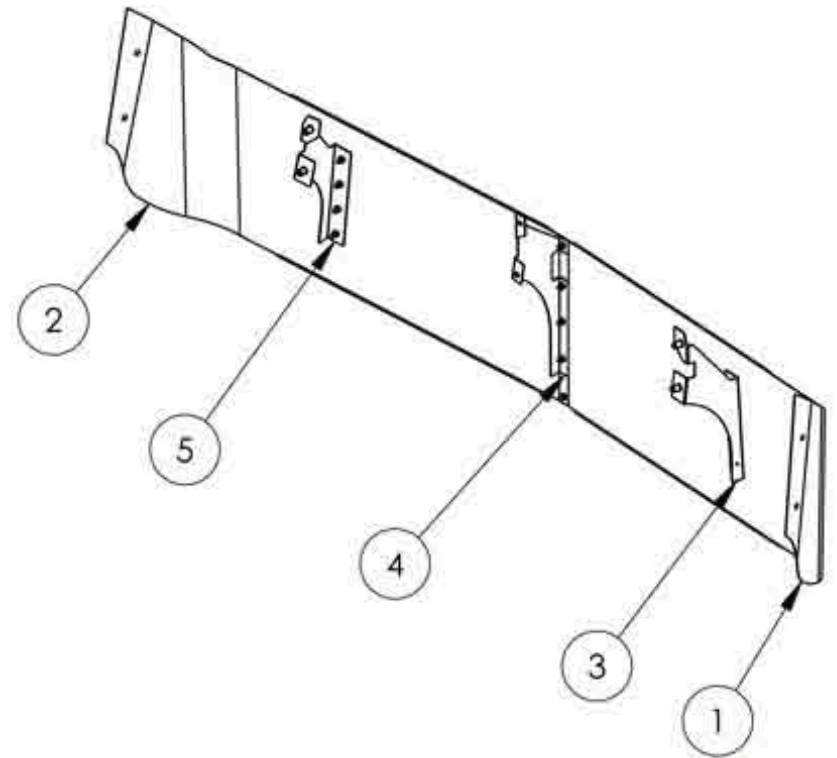

CAUTION

REMOVE BRACKETS BEFORE DRILLING TO PREVENT DAMAGE

- 5- DRILL MARKED HOLES AT ϕ 1/2" (.500").
- 6- INSERT THE WELLNUTS.
- 7- IF WITHOUT LIGHTS; SKIP TO STEP #12.
- 8- INSTALL THE LIGHTS ON SUN VISOR
- 9- CONNECT THE LIGHTS AND DIRECT WIRE TOWARDS CENTER.
- 10- FASTEN THE SUN VISOR AS ILLUSTRATED.
- 11- INSTALL AND CONNECT THE CENTRAL LIGHT TO THE OTHERS.
- 12- REINSTALL THE SUN VISOR ONTO THE CAB AS ILLUSTRATED.

CAUTION

IT IS THE RESPONSIBILITY OF THE INSTALLER TO PLAN AHEAD THE ADEQUATE ELECTRICAL CONNECTION ACCORDING TO THE STANDARDS OF THE TRUCK MANUFACTURER AND DOT REGISTRATION.

- 13- CONNECT LIGHTS HARNESS TO THE TRUCK.
- 14- USE THE RETAINED HARDWARE TO SCREW BOTH SIDES.
- 15- TIGHTEN ALL BOLTS AND SCREWS FIRMLY.

TRUX ACCESSORIES

TITLE:
SUN VISOR FREIGHTLINER(MID ROOF)
COLUMBIA & CENTURY CLASS UP TO 2004

SIZE DWG. NO. **TSUN-F21 & F22**

NAME	DATE	REV	DATE
DRAWN BY P.W.	01-02-2007	PH1	-
SCALE: 1:24	WEIGHT: LBS	SHEET: 1 OF 1	

ITEM NO.	PART NO.	PART NO.	PART NO.	DESCRIPTION	QTY
1	M7331024SD	M7331033SD	M7331034SD	SUN VISOR PANEL	1
2	M7331024SG	M7331033SG	M7331034SG	SUN VISOR PANEL	1
3	K7331033-BH	-	-	HARDWARE KIT INCLUDES	1
4	-	-	-	PR9331033-D00	1
5	-	-	-	PR9331033-C00	1
6	-	-	-	PR9331033-G00	1
7	-	-	-	FLAT WASHER 1/4"	17
8	-	-	-	LOCK WASHER 1/4" SS	17
9	-	-	-	HEX NUT 1/4-20NC	13
10	-	-	-	HEX. BOLT 1/4NC X 1	4
11	-	-	-	TRUSS PHILIPS 1/4"-20NCX3/4"SS	13
12	-	-	-	WELL NUT 1/4NC	4