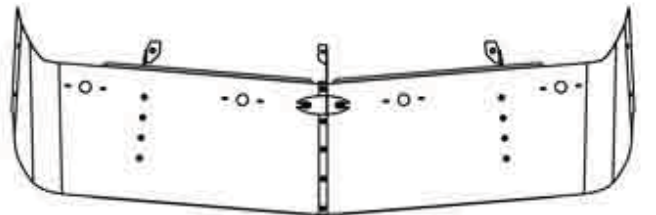

READ ALL INSTRUCTIONS BEFORE BEGINNING INSTALLATION

INSTALLATION INSTRUCTIONS

- 1- REMOVE THE EXISTING SUN VISOR, RETAIN CENTER AND SIDES HARDWARE.
- 2- INSTALL THE CENTER BRACKETS ONTO THE CAB USING THE RETAINED HARDWARE.
- 3- TEMPORARILY INSTALL THE SUN VISOR ONTO THE CAB AS ILLUSTRATED.
- 4- USING THE SUN VISOR, MARK BRACKETS MISSING HOLES ON CAB.

CAUTION

REMOVE BRACKETS BEFORE DRILLING TO PREVENT DAMAGE

- 5- DRILL MARKED HOLES AT ϕ 1/2" (.500").
- 6- INSERT THE WELLNUTS.
- 7- IF WITHOUT LIGHTS; SKIP TO STEP #12.
- 8- INSTALL THE LIGHTS ON SUN VISOR
- 9- CONNECT THE LIGHTS AND DIRECT WIRE TOWARDS CENTER.
- 10- FASTEN THE SUN VISOR AS ILLUSTRATED.
- 11- INSTALL AND CONNECT THE CENTRAL LIGHT TO THE OTHERS.
- 12- REINSTALL THE SUN VISOR ONTO THE CAB AS ILLUSTRATED.

CAUTION

IT IS THE RESPONSIBILITY OF THE INSTALLER TO PLAN AHEAD THE ADEQUATE ELECTRICAL CONNECTION ACCORDING TO THE STANDARDS OF THE TRUCK MANUFACTURER AND DOT REGISTRATION.

- 13- CONNECT LIGHTS HARNESS TO THE TRUCK.
- 14- USE THE RETAINED HARDWARE TO SCREW BOTH SIDES.
- 15- TIGHTEN ALL BOLTS AND SCREWS FIRMLY.