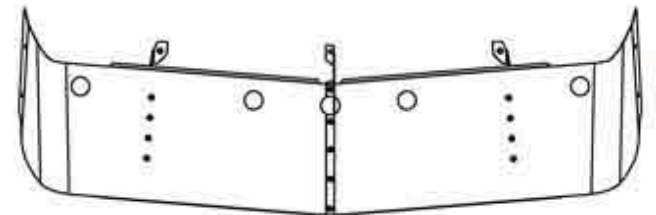

READ ALL INSTRUCTIONS BEFORE BEGINNING INSTALLATION

INSTALLATION INSTRUCTIONS

- 1- REMOVE THE EXISTING SUN VISOR, RETAIN CENTER AND SIDES HARDWARE.
- 2- INSTALL THE CENTER BRACKETS ONTO THE CAB USING THE RETAINED HARDWARE.
- 3- TEMPORARILY INSTALL THE SUN VISOR ONTO THE CAB AS ILLUSTRATED.
- 4- USING THE SUN VISOR, MARK BRACKETS MISSING HOLES ON CAB.

CAUTION

REMOVE BRACKETS BEFORE DRILLING TO PREVENT DAMAGE

- 5- DRILL MARKED HOLES AT ϕ 1/2" (.500").
- 6- INSERT THE WELLNUTS.
- 7- IF WITHOUT LIGHTS; SKIP TO STEP #12.
- 8- INSTALL THE LIGHTS ON SUN VISOR
- 9- CONNECT THE LIGHTS AND DIRECT WIRE TOWARDS CENTER.
- 10- FASTEN THE SUN VISOR AS ILLUSTRATED.
- 11- INSTALL AND CONNECT THE CENTRAL LIGHT TO THE OTHERS.
- 12- REINSTALL THE SUN VISOR ONTO THE CAB AS ILLUSTRATED.

CAUTION

IT IS THE RESPONSIBILITY OF THE INSTALLER TO PLAN AHEAD THE ADEQUATE ELECTRICAL CONNECTION ACCORDING TO THE STANDARDS OF THE TRUCK MANUFACTURER AND DOT REGISTRATION.

- 13- CONNECT LIGHTS HARNESS TO THE TRUCK.
- 14- USE THE RETAINED HARDWARE TO SCREW BOTH SIDES.
- 15- TIGHTEN ALL BOLTS AND SCREWS FIRMLY.