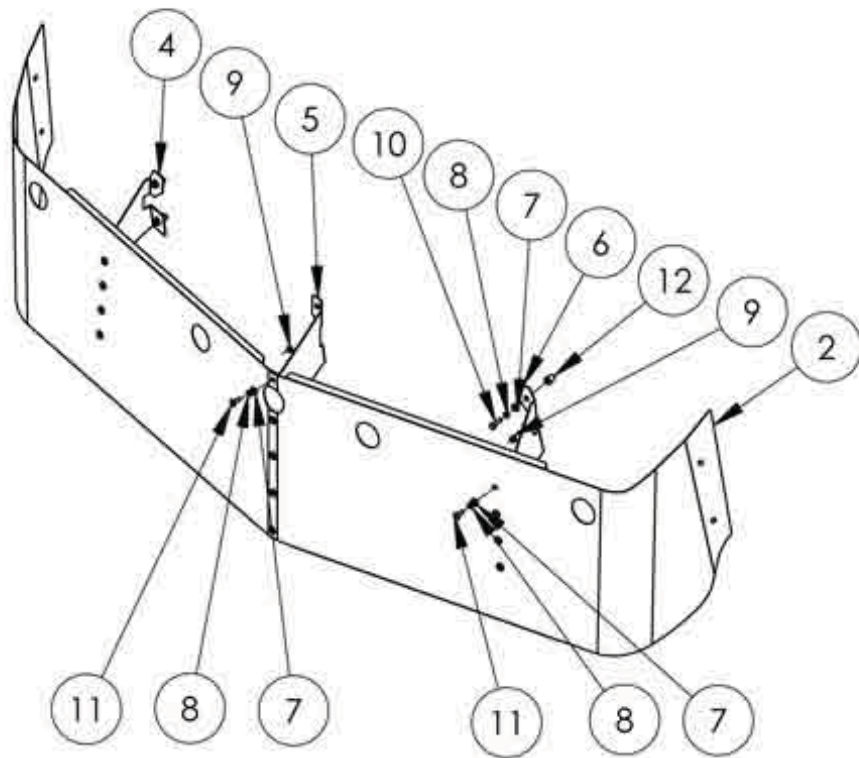

READ ALL INSTRUCTIONS BEFORE BEGINNING INSTALLATION

INSTALLATION INSTRUCTIONS

- 1- REMOVE THE EXISTING SUN VISOR, RETAIN CENTER AND SIDES HARDWARE.
- 2- INSTALL THE CENTER BRACKETS ONTO THE CAB USING THE RETAINED HARDWARE.
- 3- TEMPORARILY INSTALL THE SUN VISOR ONTO THE CAB AS ILLUSTRATED.
- 4- USING THE SUN VISOR, MARK BRACKETS MISSING HOLES ON CAB.

CAUTION

REMOVE BRACKETS BEFORE DRILLING TO PREVENT DAMAGE

- 5- DRILL MARKED HOLES AT ϕ 1/2" (.500").
- 6- INSERT THE WELLNUTS.
- 7- IF WITHOUT LIGHTS; SKIP TO STEP #12.
- 8- INSTALL THE LIGHTS ON SUN VISOR
- 9- CONNECT THE LIGHTS AND DIRECT WIRE TOWARDS CENTER.
- 10- FASTEN THE SUN VISOR AS ILLUSTRATED.
- 11- INSTALL AND CONNECT THE CENTRAL LIGHT TO THE OTHERS.
- 12- REINSTALL THE SUN VISOR ONTO THE CAB AS ILLUSTRATED.

CAUTION

IT IS THE RESPONSIBILITY OF THE INSTALLER TO PLAN AHEAD THE ADEQUATE ELECTRICAL CONNECTION ACCORDING TO THE STANDARDS OF THE TRUCK MANUFACTURER AND DOT REGISTRATION.

- 13- CONNECT LIGHTS HARNESS TO THE TRUCK.
- 14- USE THE RETAINED HARDWARE TO SCREW BOTH SIDES.
- 15- TIGHTEN ALL BOLTS AND SCREWS FIRMLY.

TRUX ACCESSORIES

TITLE:
SUN VISOR FREIGHTLINER(MID ROOF)
COLUMBIA & CENTURY CLASS UP TO 2004

SIZE DWG. NO. **TSUN-F21 & F22**

NAME	DATE	REV	DATE
DRAWN BY P.W.	01-02-2007	PH1	-
SCALE: 1:24	WEIGHT: LBS	SHEET: 1 OF 1	