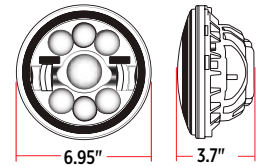

BLACK
TLED-H70

CHROME
TLED-H3

TECHNICAL SPECIFICATIONS

LED POWER	Low: 9 Watts High: 20 Watts
RAW LUMENS	Low: 1890 Lumens High: 3000 Lumens
EFFECTIVE LUMENS	Low: 700 Lumens High: 800 Lumens
BEAM PATTERN	Combination High & Low
DIODES	9 Diodes
OPERATING VOLTAGE	9-24 Volts (DRL Compatible)
CURRENT DRAW	Low: 0.7 Amps @ 12.8 Volts High: 1.55 Amps @ 12.8 Volts
COLOR TEMPERATURE	6800 Kelvin
HOUSING MATERIAL	Aluminum Die Cast
LENS MATERIAL	Polycarbonate
WATERPROOF RATING	IP67 Rating
COMPLIANCE	DOT SAE FMVSS-108 CMVSS-108
WARRANTY	7 Years

WIRING

H4 CONNECTOR
(3 Wires with Extra Red Wire
For Halo Function)

Plug & Play

BEAM PATTERN

RETROFIT

- 6014
- 6015
- 6016
- H6024
- PAR56

TLED-H70

TLED-H3