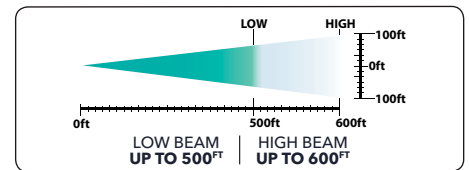

BEAM PATTERN

RETROFIT

- 6014
- 6015
- 6016
- H6024
- PAR56