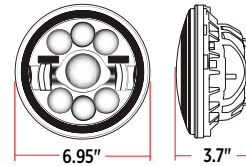

BLACK
TLED-H70

CHROME
TLED-H3

TECHNICAL SPECIFICATIONS

LED POWER	Low: 9 Watts High: 20 Watts
RAW LUMENS	Low: 1890 Lumens High: 3000 Lumens
EFFECTIVE LUMENS	Low: 700 Lumens High: 800 Lumens
BEAM PATTERN	Combination High & Low
DIODES	9 Diodes
OPERATING VOLTAGE	9-24 Volts (DRL Compatible)
CURRENT DRAW	Low: 0.7 Amps @ 12.8 Volts High: 1.55 Amps @ 12.8 Volts
COLOR TEMPERATURE	6800 Kelvin
HOUSING MATERIAL	Aluminum Die Cast
LENS MATERIAL	Polycarbonate
WATERPROOF RATING	IP67 Rating
COMPLIANCE	DOT SAE FMVSS-108 CMVSS-108
WARRANTY	7 Years

WIRING

H4 CONNECTOR
(3 Wires with Extra Red Wire
For Halo Function)

Plug & Play

BEAM PATTERN

RETROFIT

- 6014
- 6015
- 6016
- H6024
- PAR56

TLED-H70

TLED-H3