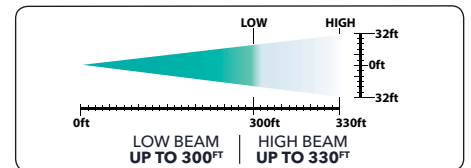

COMBINATION
HIGH & LOW BEAM
◀ **TLED-H77**

TECHNICAL SPECIFICATIONS

LED POWER	Low: 10 Watts High: 16 Watts
RAW LUMENS	Low: 2700 Lumens High: 2700 Lumens
EFFECTIVE LUMENS	Low: 750 Lumens High: 900 Lumens
BEAM PATTERN	Combination High & Low
DIODES	4 Diodes
OPERATING VOLTAGE	9-24 Volts (DRL Compatible)
CURRENT DRAW	1 Amp @ 12.8 Volts
COLOR TEMPERATURE	6000 Kelvin
HOUSING MATERIAL	Aluminum Alloy
LENS MATERIAL	Polycarbonate
WATERPROOF RATING	IP67 Rating
COMPLIANCE	DOT SAE FMVSS-108 CMVSS-108
WARRANTY	5 Years

WIRING

H4 CONNECTOR
(3 Wires)

Plug & Play

RETROFIT

- 6014
- 6015
- 6016
- H6024
- PAR56

BEAM PATTERN

SOLD IN EYE-CATCHING AND INFORMATIVE RETAIL PACKAGING!