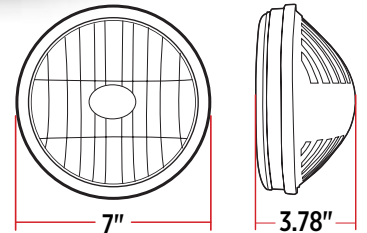

COMBINATION
HIGH & LOW BEAM
◀ **TLED-H77**

TECHNICAL SPECIFICATIONS

LED POWER	Low: 10 Watts High: 16 Watts
RAW LUMENS	Low: 2700 Lumens High: 2700 Lumens
EFFECTIVE LUMENS	Low: 750 Lumens High: 900 Lumens
BEAM PATTERN	Combination High & Low
DIODES	4 Diodes
OPERATING VOLTAGE	9-24 Volts (DRL Compatible)
CURRENT DRAW	1 Amp @ 12.8 Volts
COLOR TEMPERATURE	6000 Kelvin
HOUSING MATERIAL	Aluminum Alloy
LENS MATERIAL	Polycarbonate
WATERPROOF RATING	IP67 Rating
COMPLIANCE	DOT SAE FMVSS-108 CMVSS-108
WARRANTY	5 Years

WIRING

H4 CONNECTOR
(3 Wires)

Plug & Play

RETROFIT

- 6014
- 6015
- 6016
- H6024
- PAR56

BEAM PATTERN

SOLD IN EYE-CATCHING AND INFORMATIVE RETAIL PACKAGING!