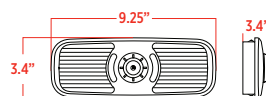

MAP LED PROJECTOR PUSH SWITCH

Power On/Off
Lighting Angle & Direction can be adjusted.

DOOR LIGHT

Automatically Powers On/Off when door is Open/Closed
Memory Recall on last color before Power Off

DESIGNED TO FIT

Peterbilt Models: 300 Series Models (2005+)

WHAT'S INCLUDED

TLED-IR10:
STICK-ON
CHROME BEZEL

TLED-IR20:
STICK-ON
BLACK BEZEL

OE CONNECTOR

DIMENSIONS

**FOR MORE INFORMATION CONTACT YOUR TRUX ACCOUNT MANAGER AT
1-888-950-2227**