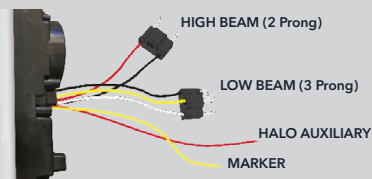

WIRING

Wiring configurations for both Marker & Daytime Running Functions can be viewed online or in the provided Installation Guides that are found in the Retail Box.

DESIGNED TO FIT

PETERBILT 379 1987-2007 365 2008-2009 378 1988-2007 357 1986-2008	KENWORTH W900 1984+ T800 1987+ T600 1986-2007
FREIGHTLINER CLASSIC 1988-2007	WESTERN STAR 6900 Series 4900 Series 4800 Series